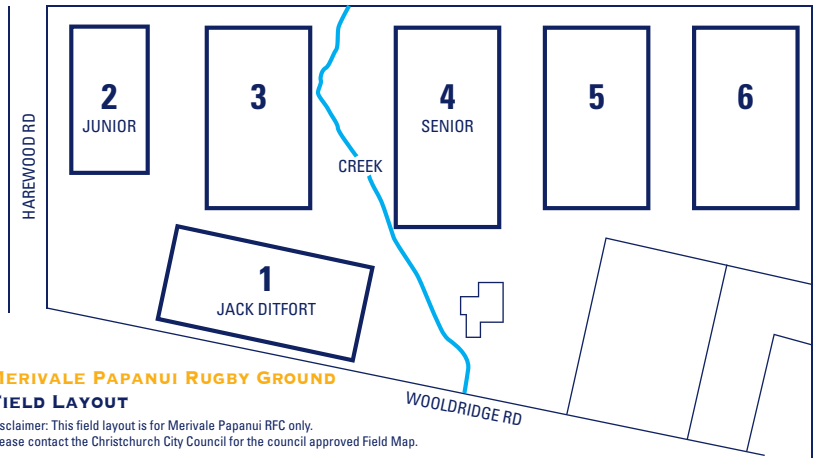

MERIVALE PAPANUI RUGBY GROUND

FIELD LAYOUT