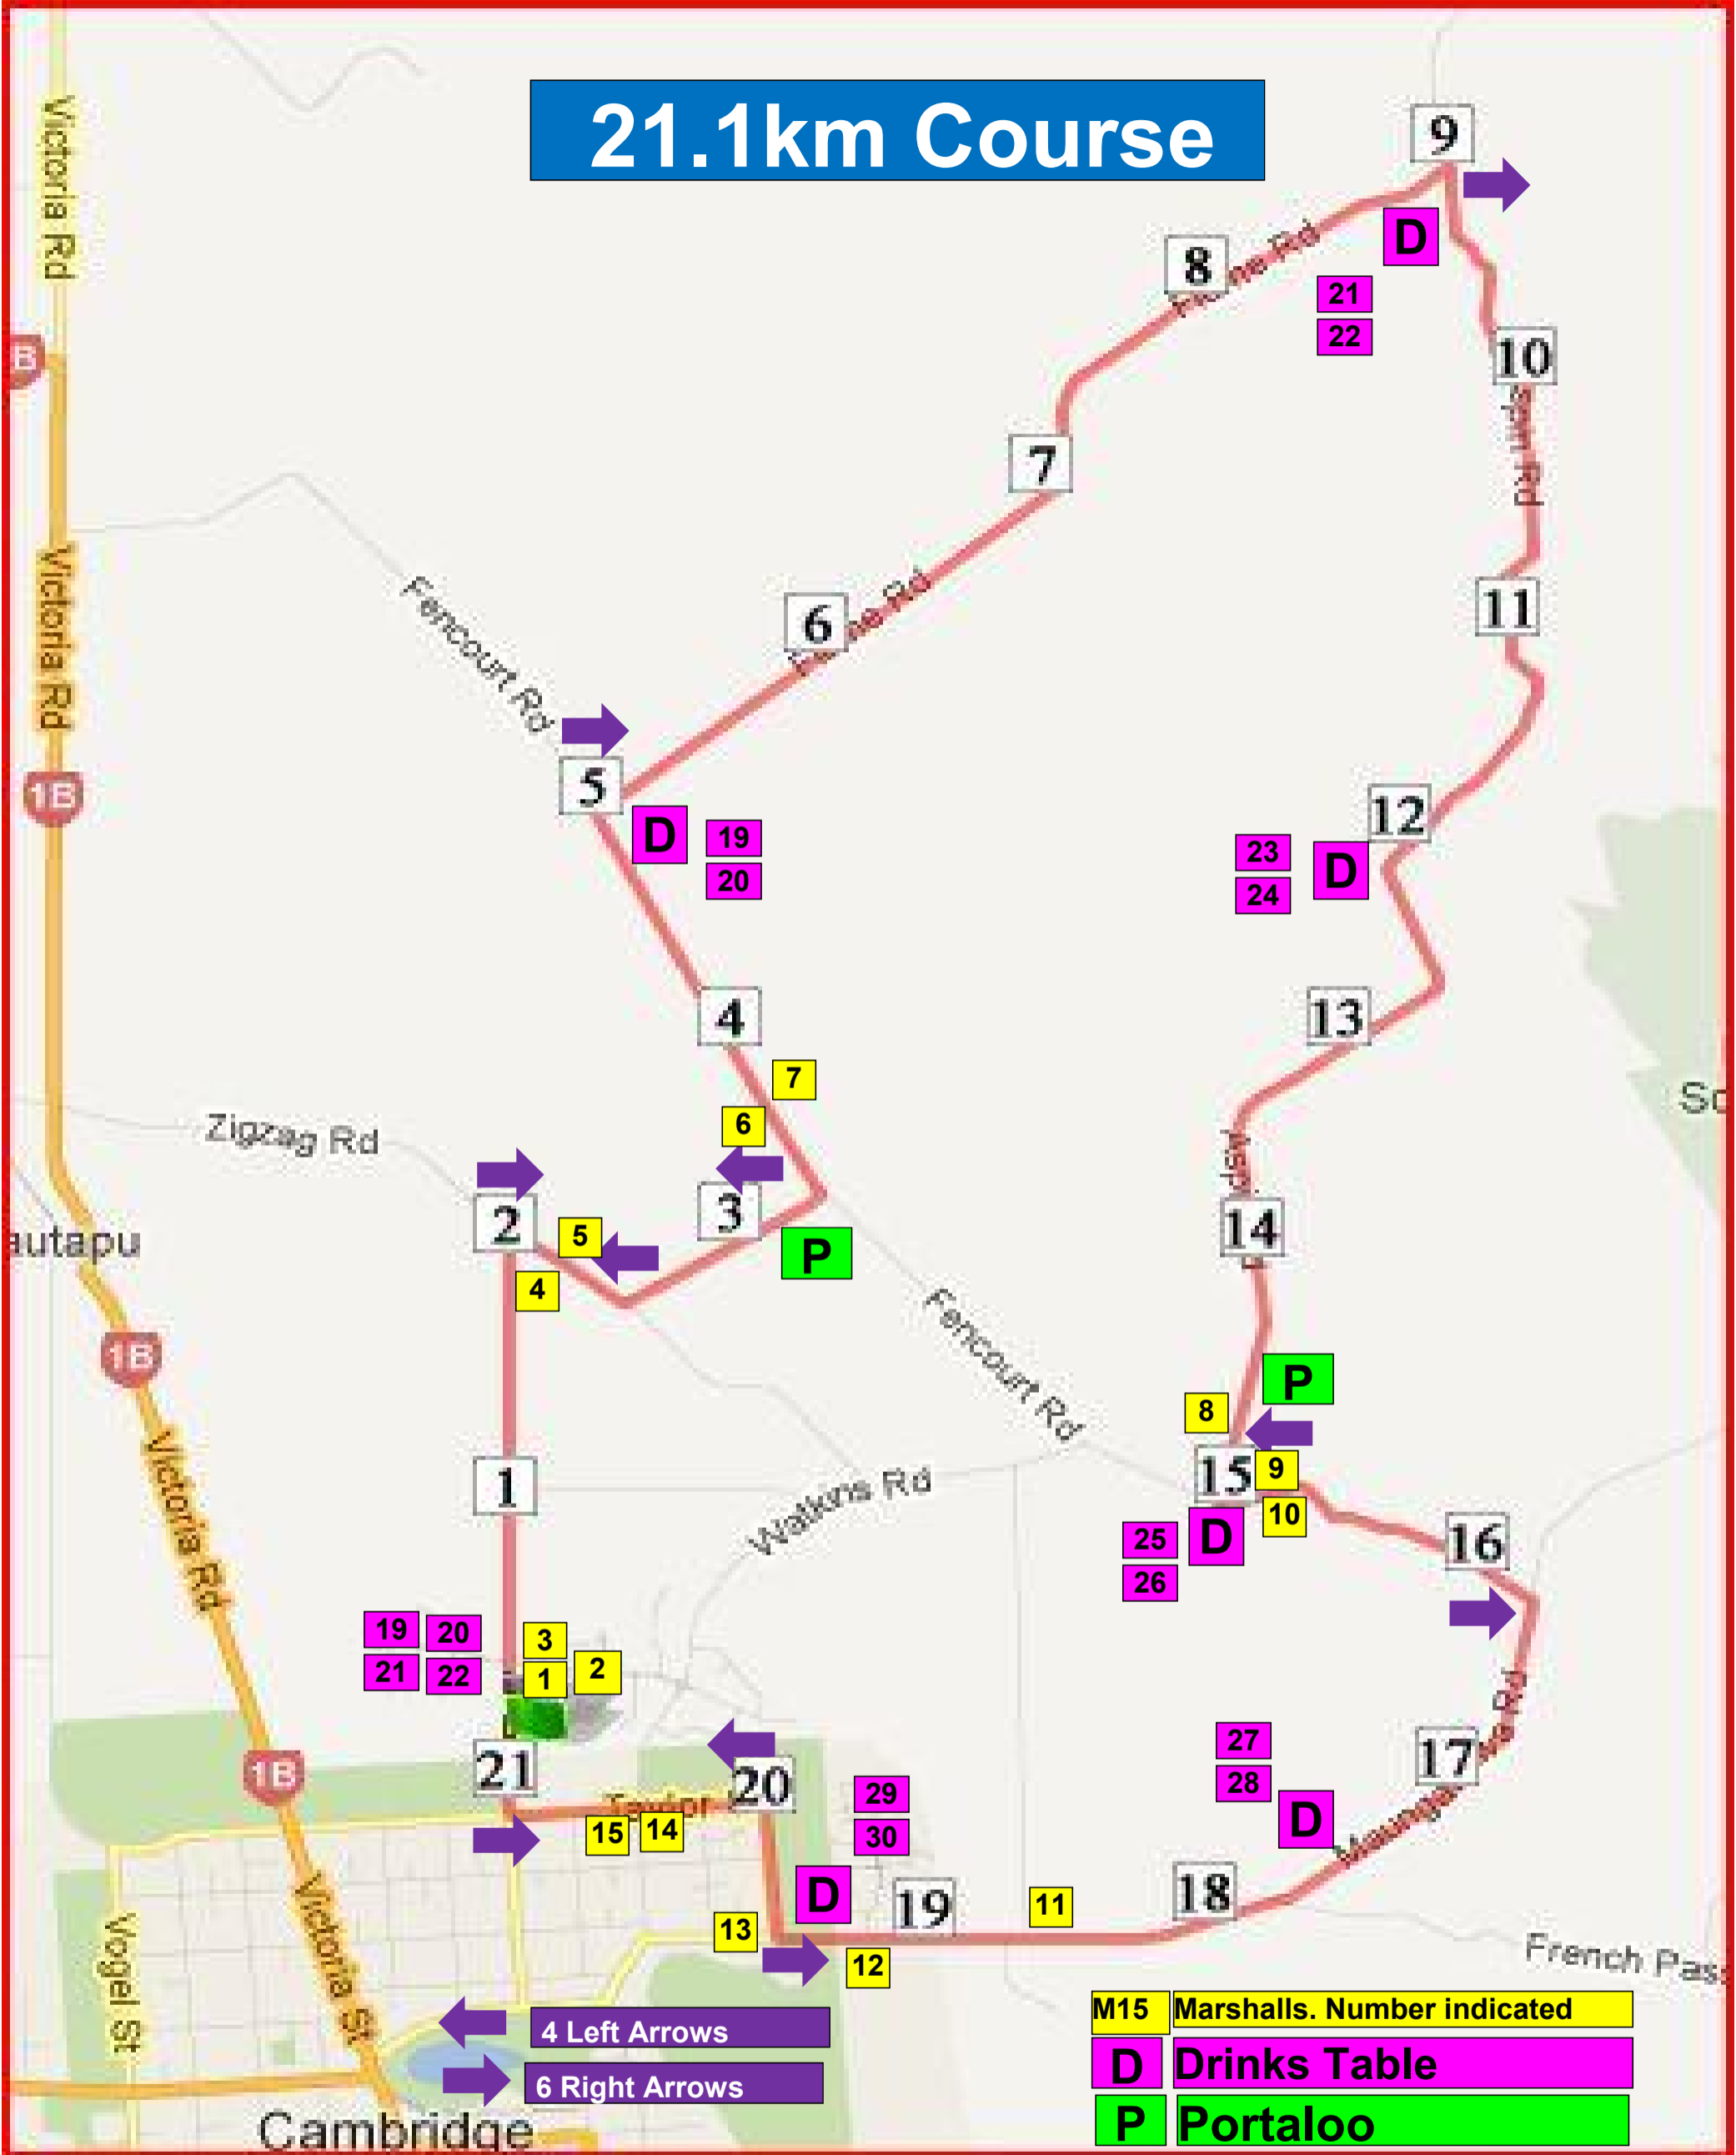

# 21.1km Course

Max Height: 99m  
 Min Height: 59m  
 Total Asc: 140m  
 Total Desc: 140m