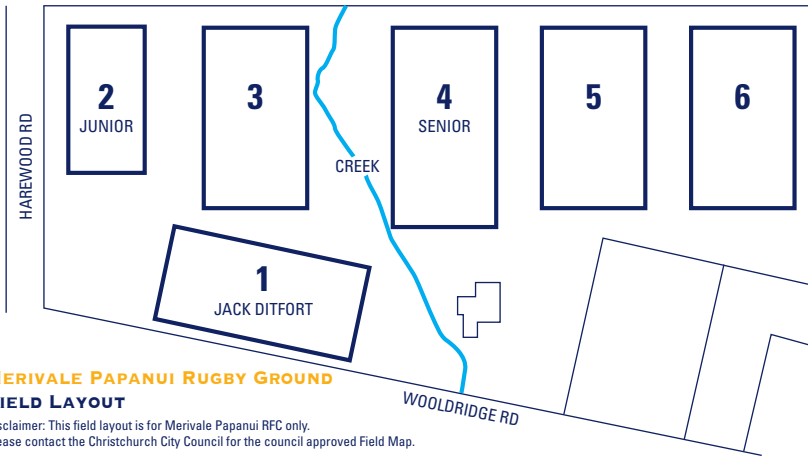

MERIVALE PAPANUI RUGBY GROUND
FIELD LAYOUT