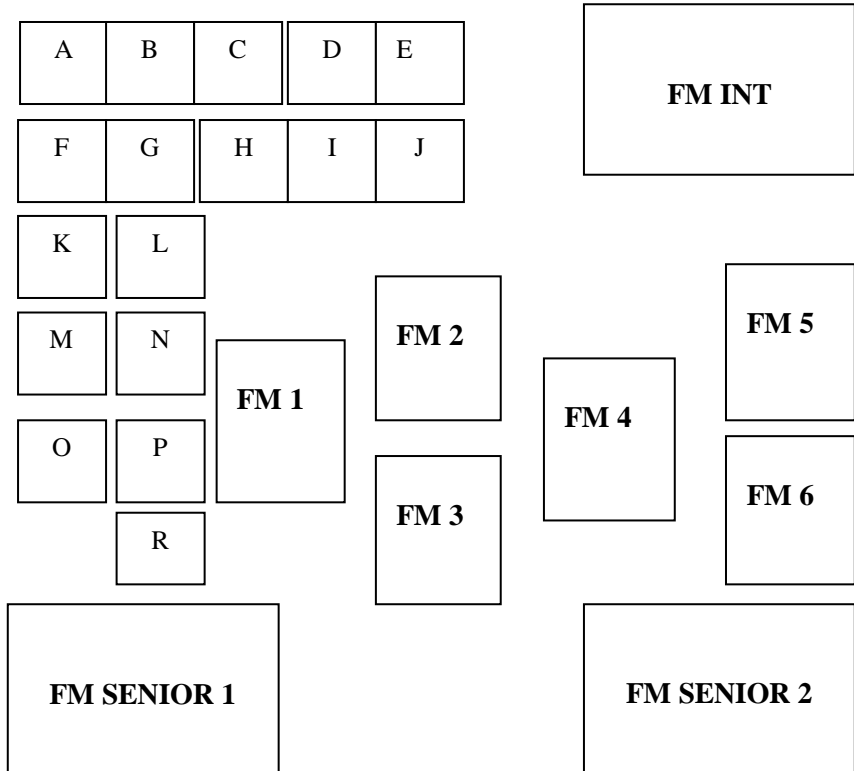

PITCH PLAN FOR FRIMLEY PARK (U5 –U10 & Open Grades)

LYNDHURST ROAD

NOTE: Fields A – P are for First Kicks and Fun Football
Fields FM 1 – FM 6 are for Mini – Football (7 v 7)
Field FM INT is for Open Grade/U15

PITCH PLAN FOR PARK ISLAND

SHRIMPTON FIELD

BOND FIELD (11th and 12th Grades) Park Island

CLYDE JEFFEREY DRIVE

MAREWA PARK

Herrick Street

Port Hill United Clubrooms and Changing Rooms

Marewa Park 1