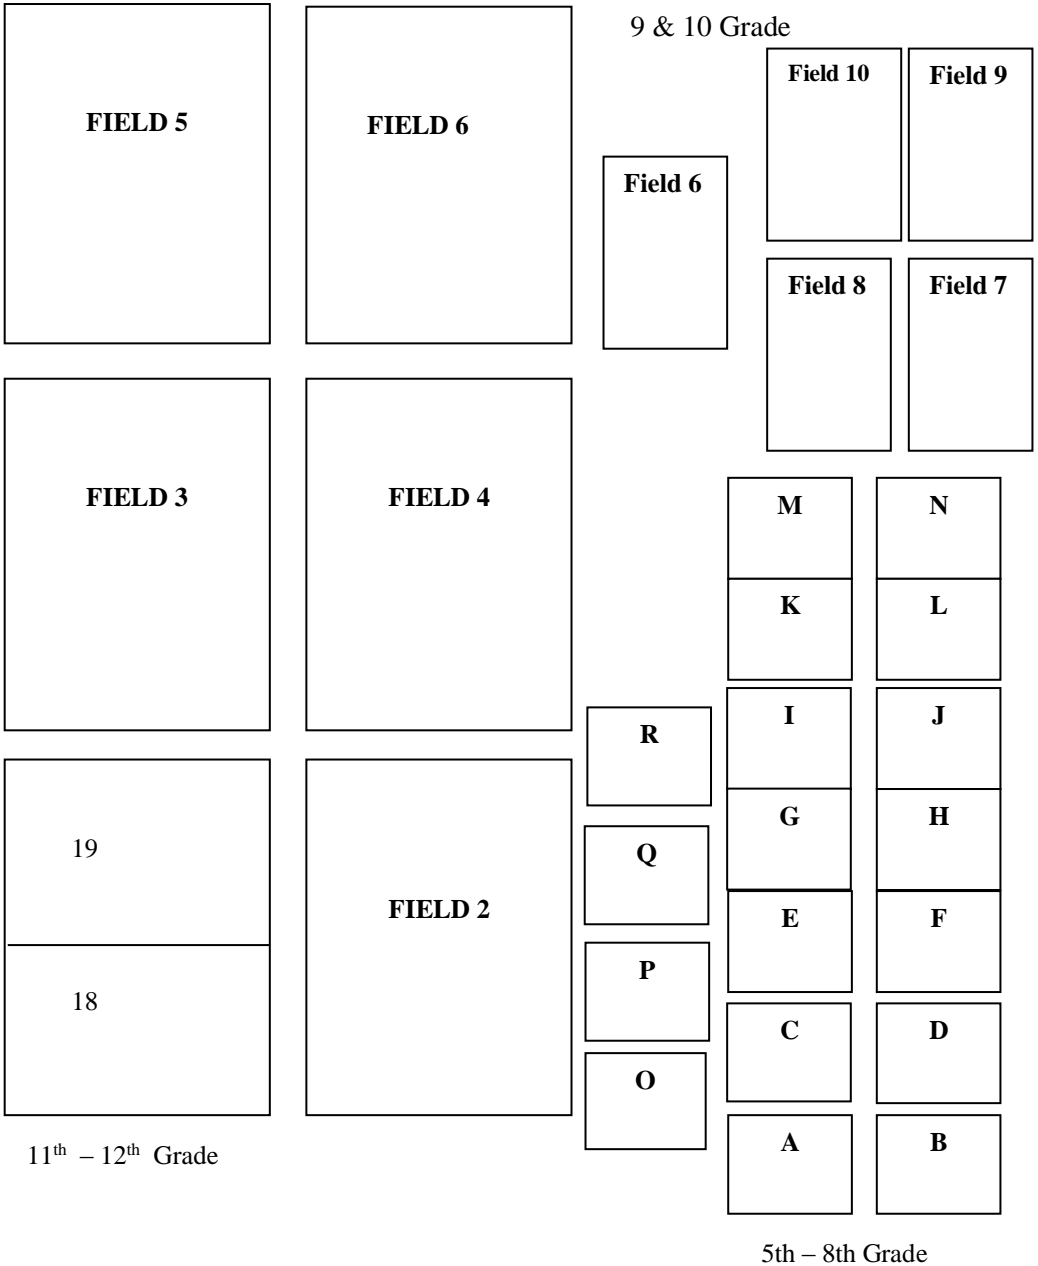

PITCH PLAN FOR PARK ISLAND

SHRIMPTON FIELD